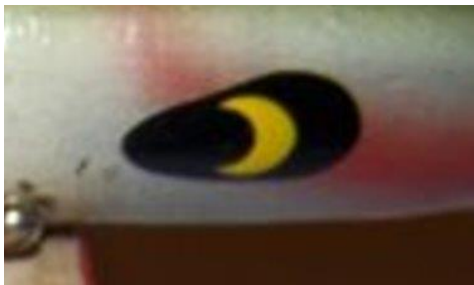

Smithwick Eyes 1947 - 1955

See Through Eye

See Through Eye

See Through Eye

See through Eye

Red-Silver-Black

Black-Silver-Black

Droopy Eye- Black-Silver-Black

Red-Gold-Red

Looks like decals

At some point Smithwick used decals for the eyes.